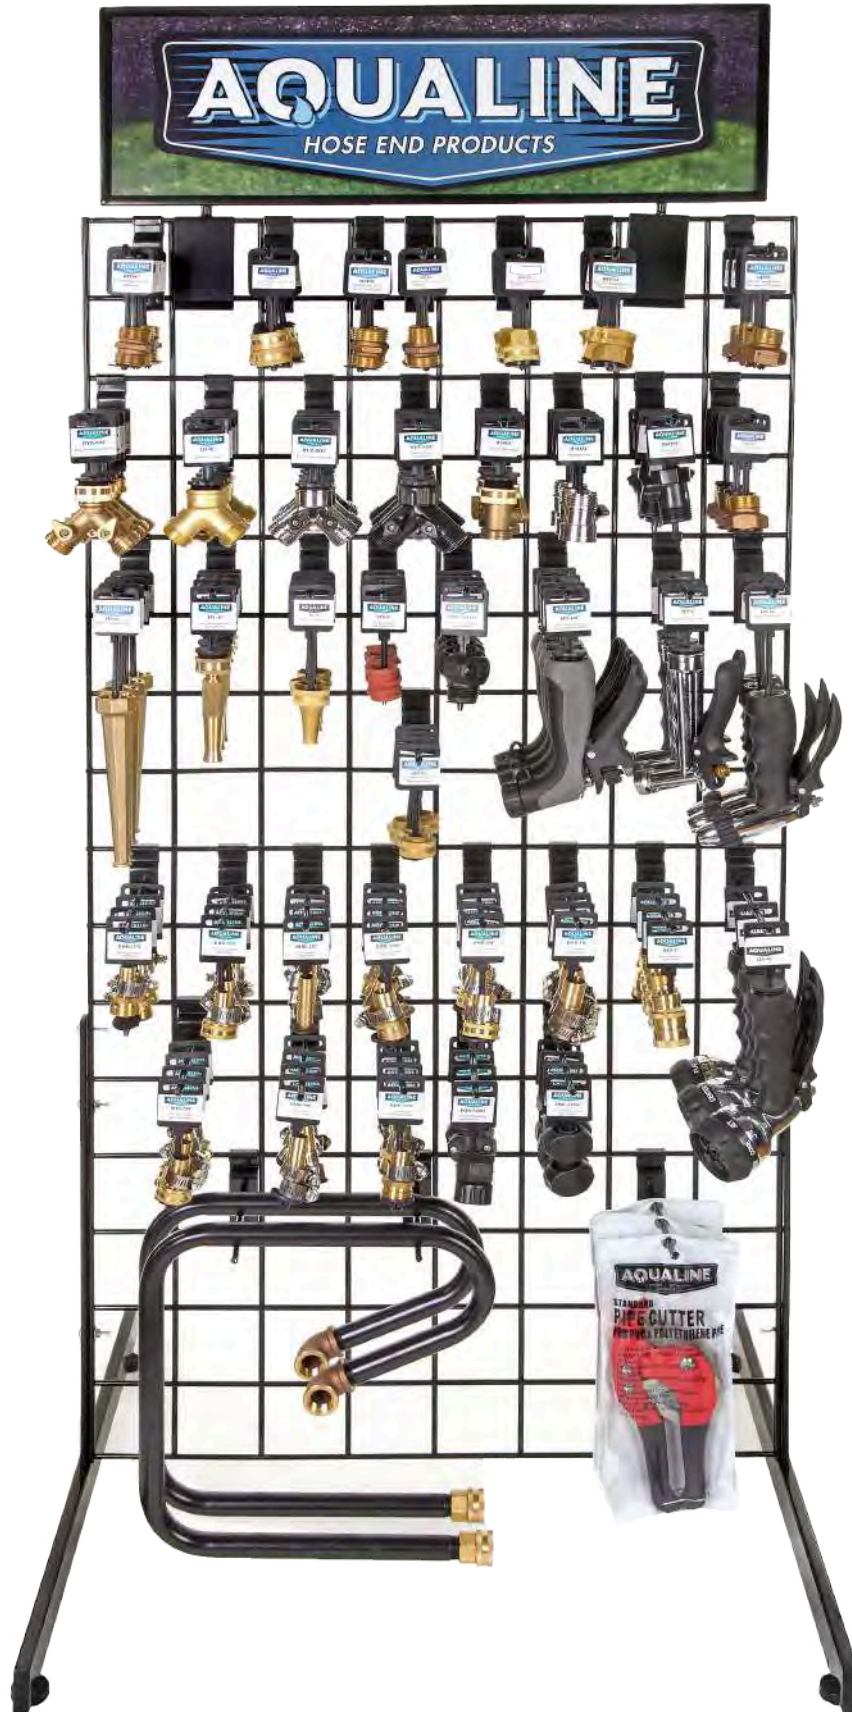

Display Rack Package

ITEM#	LIST PRICE	DESCRIPTION

RACK	$2,046.00	Large fully stocked display rack